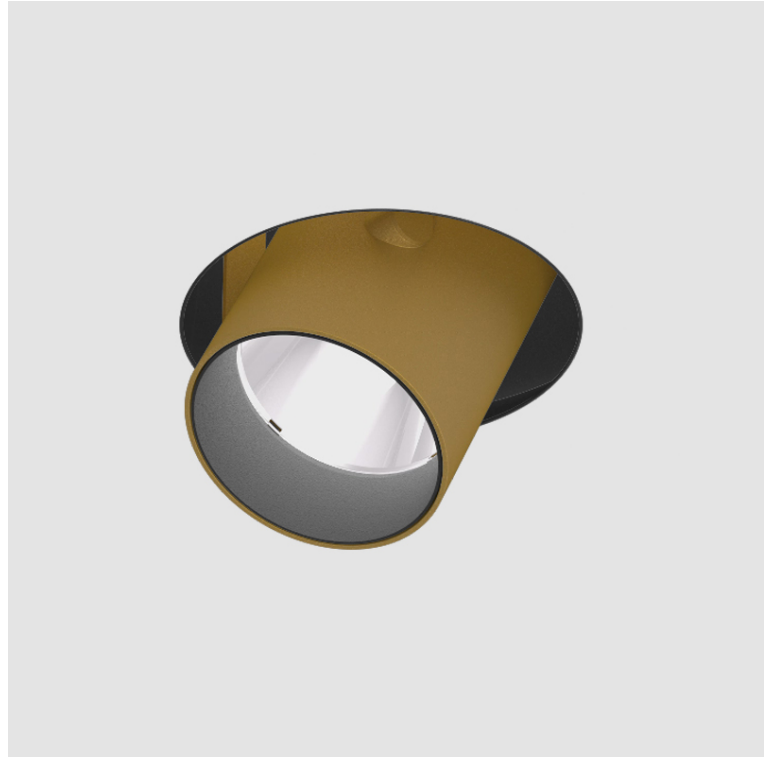

ELECTRICAL

Lamp Type: LED (Zhaga Standard)
Input Wattage (W): 19.3 + 2.6
Total Output Wattage (W): 16.5 + 2.2
Dimming: Tri-Mode (Non-Dimming and Phase Dimming (120Vac only) and 0-10V Dimming)
Driver Included: No
Driver Location: Remote
Driver Type: Constant Current & Constant Voltage - Universal
Driver Class: Class 2
Input Voltage (V): 120 - 277
Output Voltage (V): 24
Constant Current (MA): 500

LED

Number of LEDs: 2
Color Temperature (°K): 2700 / 3000 / 3500 / 4000
Max. Delivered Lumen (lm): 1515 / 1575 / 1673 / 1707
Nominal Lumen (lm): 2285 / 2375 / 2524 / 2575
CRI: >90 CRI
Lamp Life (hrs): 50000
Upon Request: Special Color Temperature

OPTICAL

Reflector: 12 / 16 / 32
Optic: Lens Pack - No Lens / Linear Spread Lens / Honeycomb / Spread Lens
Adjustability: Rotational 355°; Tilt 45°
Upon Request: Special Beam Angles

RATINGS AND CERTIFICATIONS

Zaneen Lighting Inc. © 2024, T 1-800-388-3382, F 416-247-9319, www.zaneen.com

Available for international specifications by adding "INT" at the end of the existing Model #. For assistance on 'custom' specifications, contact zteam@zaneen.com.
Certified by: Certified for North American Standards
In a constant effort to supply the best product, we reserve the right to change specifications or materials without notice. The most recent specification sheets are found at zaneen.com
IP rating: IP20