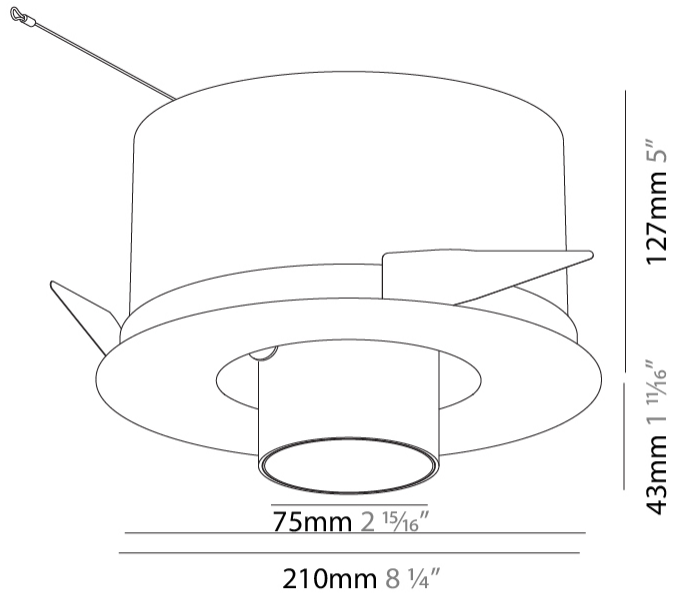

GENERAL

Series: Imagine
 Subseries: Imagine Round
 Brand: Prolicht
 Division: Architectural
 Mounting Type: Recessed
 Mounting Location: Ceiling
 Subcategory: Spots

PHYSICAL

Shape: Round
 Diameter (mm): 210
 Diameter (in): 8 1/4
 Height (mm): 170
 Height (in): 6 11/16
 Ceiling Thickness (mm): 10 / 12.5 / 15
 Ceiling Thickness (in): 3/8 or 1/2 or 9/16
 Min. Recessing Depth (mm): 140
 Min. Recessing Depth (in): 5 1/2
 Light Distribution: Adjustable / Indirect
 Weight (kg): 1.4
 Weight (lbs): 3.09
 Fixture Finish: SSR / BKV / CWI / CRY / HAB / UFT / ITA / RUA / FTG / MYG / LOD / PUS / FRO / FUP / KIA / POP / BLS / SPG / MEY / GOH / GUM / CHC / COM / ABZ / JAG / OBR / MOS / ROR
 Fixture Material: Aluminum Die Cast
 Cut-out Measurements: D. - 195mm / 7 11/16"

OPTICAL

Reflector°: 16 / 32
 Optic°: Lens Pack - No Lens / Linear Spread Lens / Honeycomb / Spread Lens
 Adjustability: Rotational 355°; Tilt 45°

RATINGS AND CERTIFICATIONS

Certified By: Certified for North American Standards
 IP rating: IP20