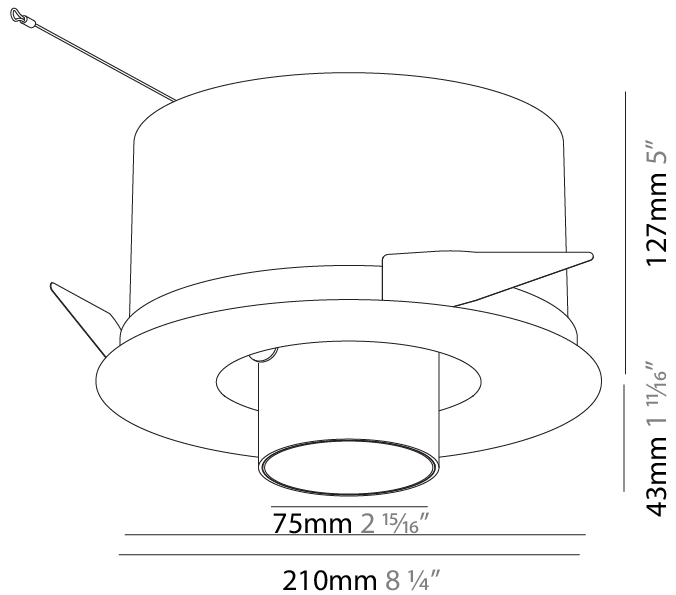

GENERAL

Series: Imagine
 Subseries: Imagine Round
 Brand: Prolight
 Division: Architectural
 Mounting Type: Recessed
 Mounting Location: Ceiling
 Subcategory: Spots

PHYSICAL

Shape: Round
 Diameter (mm): 210
 Diameter (in): 8 1/4
 Height (mm): 170
 Height (in): 6 11/16
 Ceiling Thickness (mm): 10 / 12.5 / 15
 Ceiling Thickness (in): 3/8 or 1/2 or 9/16
 Min. Recessing Depth (mm): 140
 Min. Recessing Depth (in): 5 1/2
 Light Distribution: Adjustable / Indirect
 Weight (kg): 1.4
 Weight (lbs): 3.09
 Fixture Finish: SSR / BKV / CWI / CRY / HAB / UFT / ITA / RUA / FTG / MYG / LOD / PUS / FRO / FUP / KIA / POP / BLS / SPG / MEY / GOH / GUM / CHC / COM / ABZ / JAG / OBR / MOS / ROR
 Fixture Material: Aluminum Die Cast
 Cut-out Measurements: D. - 190mm / 7 1/2"

OPTICAL

Reflector°: 12
 Optic°: Lens Pack - No Lens / Linear Spread Lens / Honeycomb / Spread Lens
 Adjustability: Rotational 355°; Tilt 45°

RATINGS AND CERTIFICATIONS

Certified By: Certified for North American Standards
 IP rating: IP20