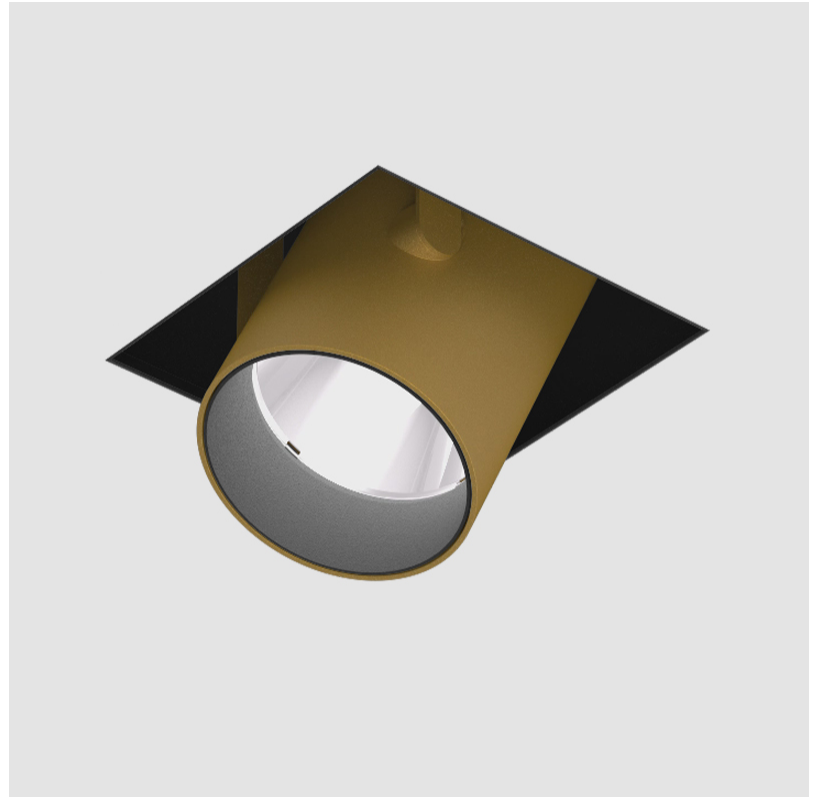

OPTICAL

Reflector°: 10
 Adjustability: Rotational 355°; Tilt 45°
 Upon Request: Special Beam Angles

RATINGS AND CERTIFICATIONS

Certified By: www.zaneen.com

IMAGINE SQUARE TRIMLESS

A35404-

| | |
|-----------|-------|
| PROJECT | _____ |
| TYPE | _____ |
| SPECIFIER | _____ |
| QUANTITY | _____ |
| DATE | _____ |